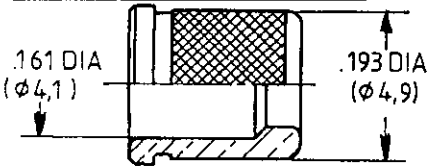

CABLES : EN 3375 AND MIL.C. 17/176 00002

PIN BODY CONTACT WITH SOCKET INTERMEDIATE CONTACT SUBASSEMBLY

INTERMEDIATE CONTACT CRIMP POT

PIN CENTER CONTACT ASSEMBLY

FERRULE FOR DOUBLE BRAID

FERRULE FOR SINGLE BRAID