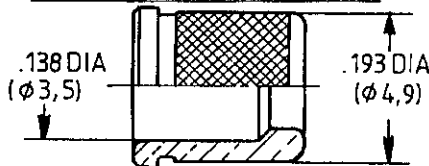

CABLES : EN 3375 AND MIL.C. 17/176 00002

PIN BODY CONTACT WITH SOCKET INTERMEDIATE CONTACT SUBASSEMBLY

INTERMEDIATE CONTACT CRIMP POT

PIN CENTER CONTACT ASSEMBLY

FERRULE FOR DOUBLE BRAID

FERRULE FOR SINGLE BRAID