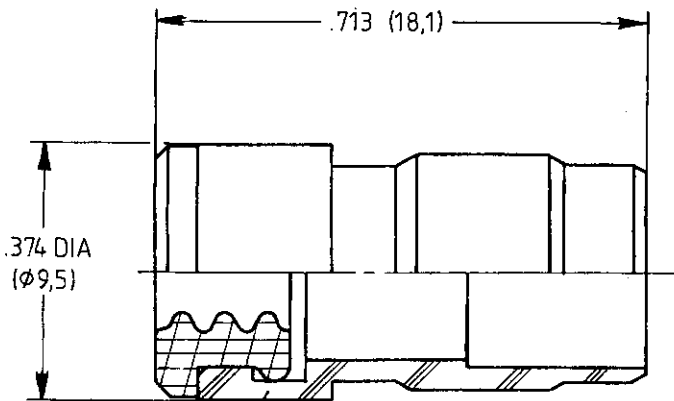

SEALING BOOT

SEE WIRING INSTRUCTIONS RP3364

IND	MODIFICATIONS	DATE	VISA
Création	Date 13_2_91		
Mise à jour	Date _____		

Ces renseignements vous sont donnés à titre indicatif. Dans le but constant d'améliorer nos produits, nous nous réservons le droit d'apporter toutes modifications jugées utiles.

101, Rue Ph. Hoffmann - Z.I. Ouest
93116 ROSNY/S/B015 Cedex (France)
Tel. : (1) 48 54 80 40
Fax : (1) 48 54 63 63
Telex: Radia A 220673 F

2133 - 8806