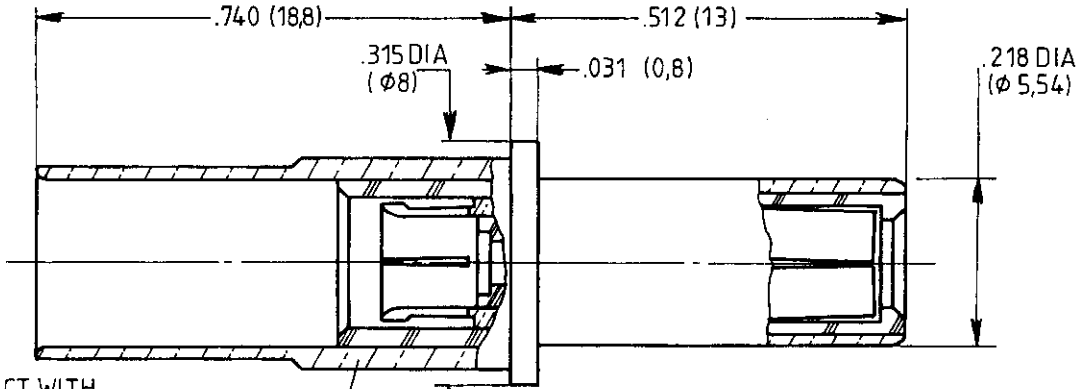

RADIALL®

MULTIPIN CONNECTOR

SALES DRAWING

618 162 001

Edition : _____

Page /

TITRE : CONCENTRIC TWINAX PIN CONTACT SIZE 8 ENVIRONMENTAL

SERIE : MPX

CABLES : EN 3375 AND MIL.C. 17/176 00002

PIN BODY CONTACT WITH SOCKET INTERMEDIATE CONTACT SUBASSEMBLY

INTERMEDIATE CONTACT CRIMP POT

PIN CENTER CONTACT ASSEMBLY

FERRULE FOR DOUBLE BRAID

FERRULE FOR SINGLE BRAID