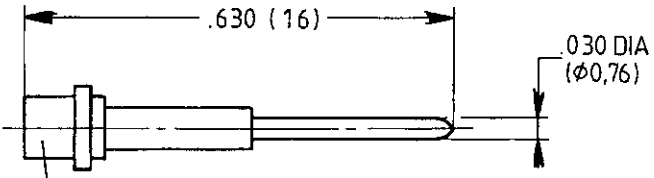

CABLES : EN 3375 AND MIL.C. 17/176 00002

PIN BODY CONTACT WITH SOCKET INTERMEDIATE CONTACT SUBASSEMBLY

INTERMEDIATE CONTACT CRIMP POT

PIN CENTER CONTACT ASSEMBLY

FERRULE FOR DOUBLE BRAID

FERRULE FOR SINGLE BRAID